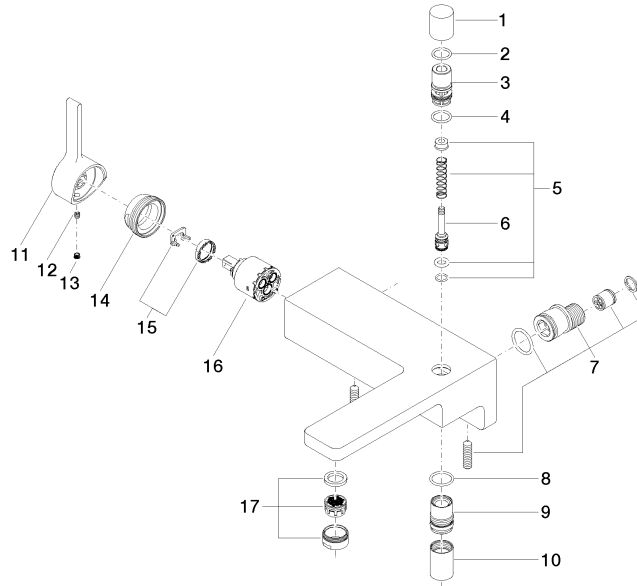

33 200 710

- 190mm projection
- circular normal flow
- automatic bath/shower diverter
- 3/8" shower outlet
- 1/2" connection
- gauge 150 mm - 10 mm
- max. flow 17.8 l/min at 3 bar flow pressure

Intrinsic protection against back flow.

Chrome

33 200 710-00

Brushed Platinum

33 200 710-06

33 200 710

Flow rate chart

Certificates

LGA_9961.

Belgaqua_21-376-
27_1.

33 200 710

Parts for other finishes can be found here: [Brushed](#)
[Platinum](#)

Spare parts list

No.	Item Number	Name	Quantity used	Delivery time
1	09 20 71 031-00	handle	1	10
2	90 14 10 033 00 90	seal	1	2
3	09 21 34 080-00	nipple	1	10
4	90 14 10 055 00 90	seal	1	2
5	90 16 02 023 00 90	spring	1	2
6	09 31 09 094 20-00	pull-rod	1	10
7	90 11 04 042 00 90	connection	2	2
8	09 14 10 122 90	seal	1	2
9	09 24 03 129-00	nipple	1	10
10	90 21 02 069 00-00	cover	1	10
11	09 20 71 001-00	handle	1	10
12	90 31 11 030 00 90	pin	1	2
13	90 31 20 109 00 90	plug	1	2
14	09 24 04 141-00	nut	1	10
15	90 28 10 148 00 90	accessories	1	2
16	90 15 05 064 00 90	cartridge	1	2
17	90 23 01 118 00-00	aerator	1	10