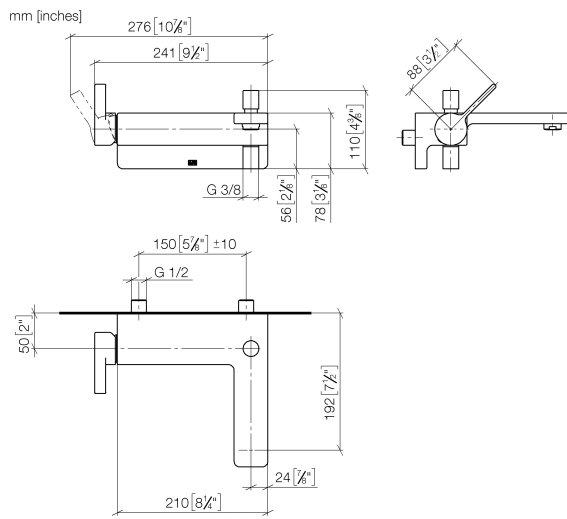

33 200 710

- 190mm projection
- circular normal flow
- automatic bath/shower diverter
- 3/8" shower outlet
- 1/2" connection
- gauge 150 mm - 10 mm
- max. flow 17.8 l/min at 3 bar flow pressure

Intrinsic protection against back flow.

Chrome

33 200 710-00

Brushed Platinum

33 200 710-06

33 200 710

Flow rate chart

Certificates

LGA_9961.

Belgaqua_21-376-
27_1.

33 200 710

Parts for other finishes can be found here: [Brushed](#)
[Platinum](#)

Spare parts list

No.	Item Number	Name	Quantity used	Delivery time
1	09 20 71 031-00	handle	1	10
2	90 14 10 033 00 90	seal	1	2
3	09 21 34 080-00	nipple	1	10
4	90 14 10 055 00 90	seal	1	2
5	90 16 02 023 00 90	spring	1	2
6	09 31 09 094 20-00	pull-rod	1	10
7	90 11 04 042 00 90	connection	2	2
8	09 14 10 122 90	seal	1	2
9	09 24 03 129-00	nipple	1	10
10	90 21 02 069 00-00	cover	1	10
11	09 20 71 001-00	handle	1	10
12	90 31 11 030 00 90	pin	1	2
13	90 31 20 109 00 90	plug	1	2
14	09 24 04 141-00	nut	1	10
15	90 28 10 148 00 90	accessories	1	2
16	90 15 05 064 00 90	cartridge	1	2
17	90 23 01 118 00-00	aerator	1	10